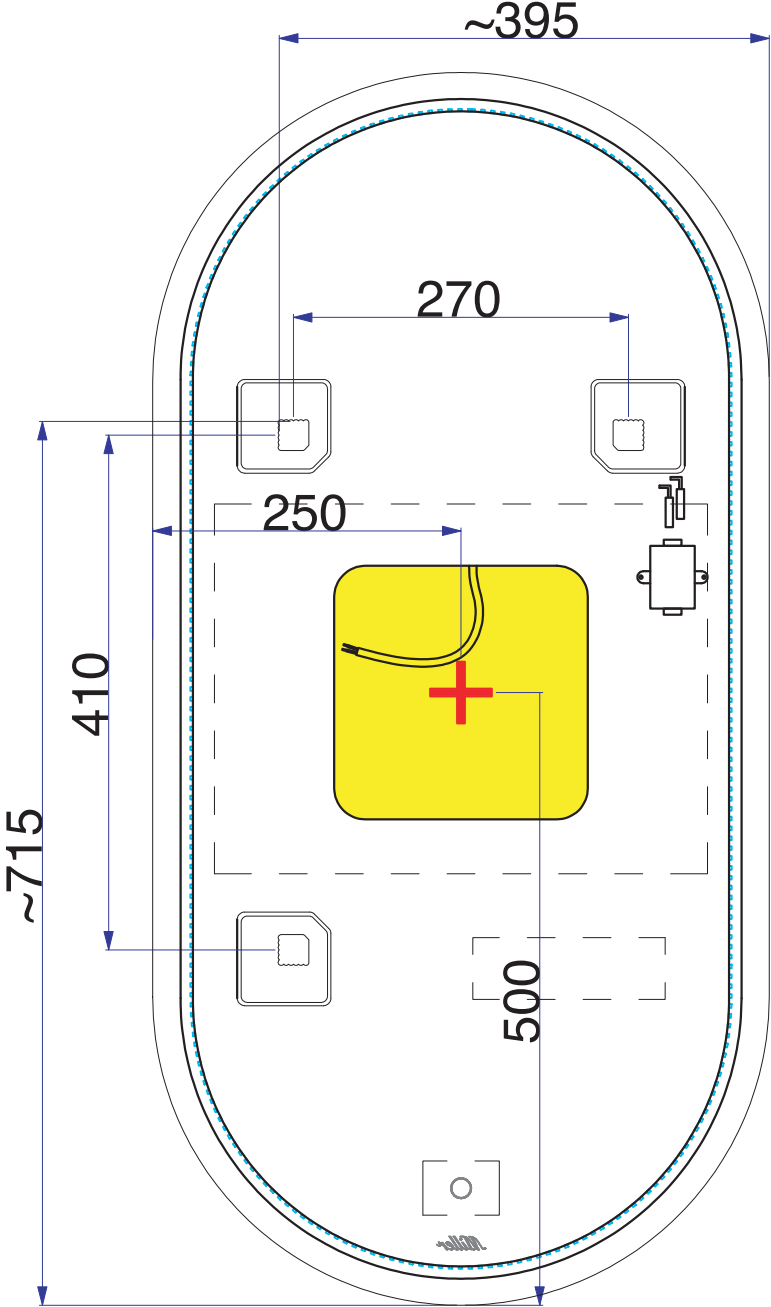

Ambient Touch 161-50x100-L

rear/baksida:

*Miller*

FINE BATHROOM INTERIORS